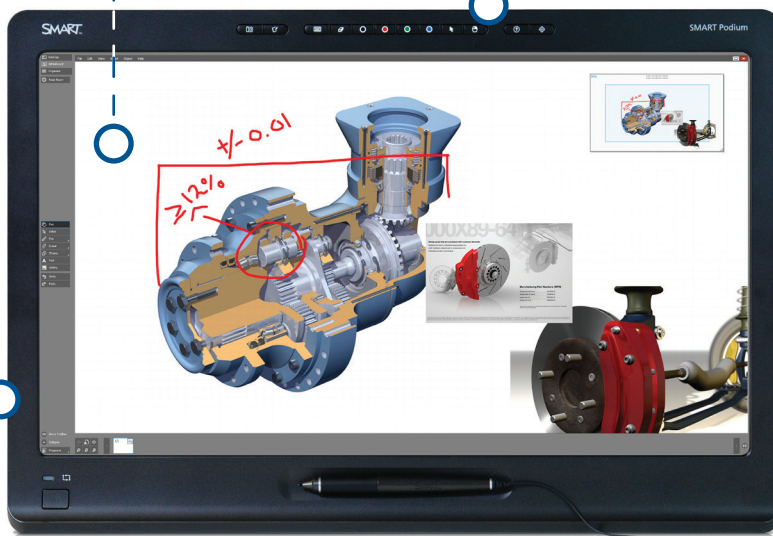

SMART Podium™ interactive pen display

SMART
Inspired Collaboration™

Whether you're presenting to a group in a large meeting room or collaborating with colleagues from their home offices, the SMART Podium display makes the experience interactive and engaging. You can interact with digital content and write on the pen display's surface while projecting the content onto a large screen or SMART Board® interactive display.

High-speed USB 2.0 ports

Easily connect multimedia devices to the three accessible ports.

Elegant, user-friendly design

The sleek profile and slim bezel complement any workspace. You can conveniently control your computer from the display and comfortably write over any application with the battery-free tethered pen. And the smooth tilt stand allows you to adjust the position of the pen display so it's easier for you to make notes.

SMART GoWire™ auto-launch cable accessory (included)

GoWire allows any computer to quickly connect to the display and access SMART Meeting Pro PE (Personal Edition) software.

Premium interaction	Active, remote participation
<ul style="list-style-type: none"> ✓ Smooth and natural interaction with digital content ✓ Intuitive and precise touch experience ✓ Stunning visual display 	<ul style="list-style-type: none"> ✓ Our distance conferencing solution enables remote attendees to become active participants ✓ Write over documents in digital ink ✓ Remote and local participants can share screens and contribute ideas

Key Features

Elegant, user-friendly design

The sleek profile and slim bezel complements any workspace. Conveniently control your computer from the SMART Podium and comfortably write over any application with the battery-free tethered pen. And the smooth tilt stand allows you to adjust the position of the pen display so it's easier to make notes.